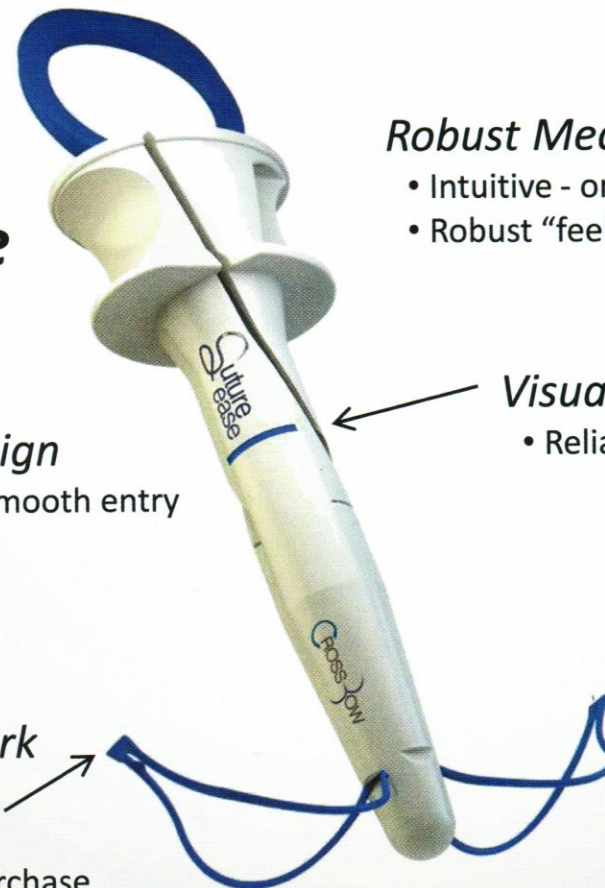

CROSSBOW™

Suture ease

Premium Suture Passer

- ✓ **Easy Loading**
 - Large aperture
- ✓ **Secure Holding**
 - Braided or monofilament suture
- ✓ **Positive Release**
 - Exclusive suture ejection feature

Versatile Guide

Robust Mechanism

- Intuitive - one moving part
- Robust "feel"

User Friendly Design

- Sleek guide tip for smooth entry
- Low insertion force

Visual Indicator

- Reliable guide placement

Snare Tip Landmark

- Enables predictable suture placement
- Consistent fascial purchase

Extra Large Snare Loops

- Fast & easy suture retrieval
- Reliable target zone
- Very strong nylon

Product Code

Description

SE-CB

CrossBow Fascial Closure System,
5 Pack Dispenser Box